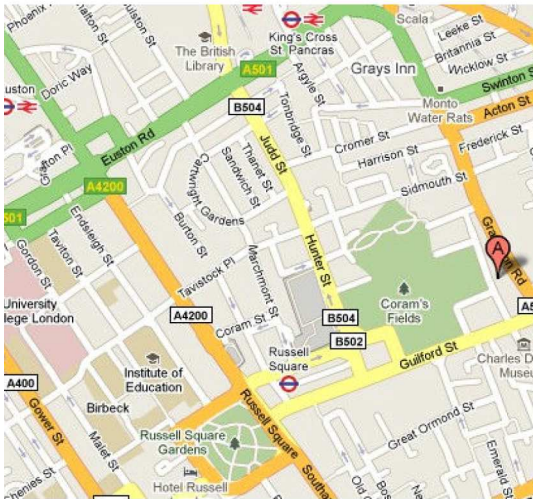

Follow Gray's Inn Road for about 1/4 mile until you reach Heathcote Street on the right.

Turn right into Heathcote Street and then immediately left into Mecklenburgh Street. The Goodenough Club is 200 metres up this road on the left hand side.

From Russell Square Tube Station

Turn right out of station and go down to the roundabout at Brunswick Square.

Go straight over the roundabout. After 50 metres the road bends round to the right and 50 metres further on turn left at T junction onto Guilford Street.

After 200 metres take first left (Mecklenburgh Street) and follow road round the garden to left.
The Goodenough Club is about 200 metres on right hand side.

William Goodenough House

London House