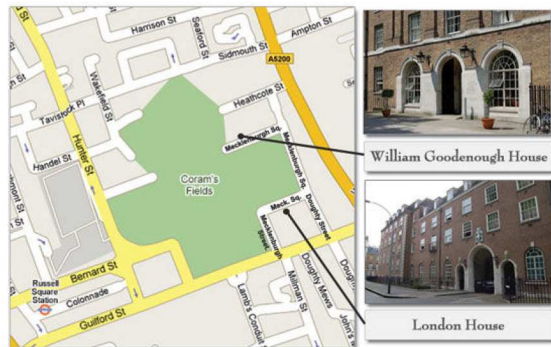

Follow Gray's Inn Road for about 1/4 mile until you reach Heathcote Street on the right.

Turn right into Heathcote Street and then immediately left into Mecklenburgh Street. The Goodenough Club is 200 metres up this road on the left hand side.

From Russell Square Tube Station

Turn right out of station and go down to the roundabout at Brunswick Square.

Go straight over the roundabout. After 50 metres the road bends round to the right and 50 metres further on turn left at T junction onto Guilford Street.

After 200 metres take first left (Mecklenburgh Street) and follow road round the garden to left.
The Goodenough Club is about 200 metres on right hand side.

William Goodenough House

London House